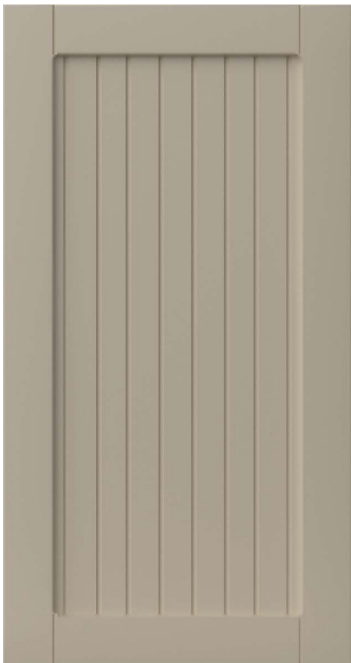

# PRESTIGE COLLECTION

**KERSHAW  
COLONIAL BLUE**

**STATESMAN  
SATIN WHITE**

**SQUARE (D30)  
ASH WHITE**

**SHAKER  
FASHION GREY**

**MISSION  
BROADSTRIPE 1 1/2"  
STONE**

**MISSION  
WALNUT**

**STATESMAN BEADED  
SUEDE GREY**

**PLAIN  
SATIN BLACK**